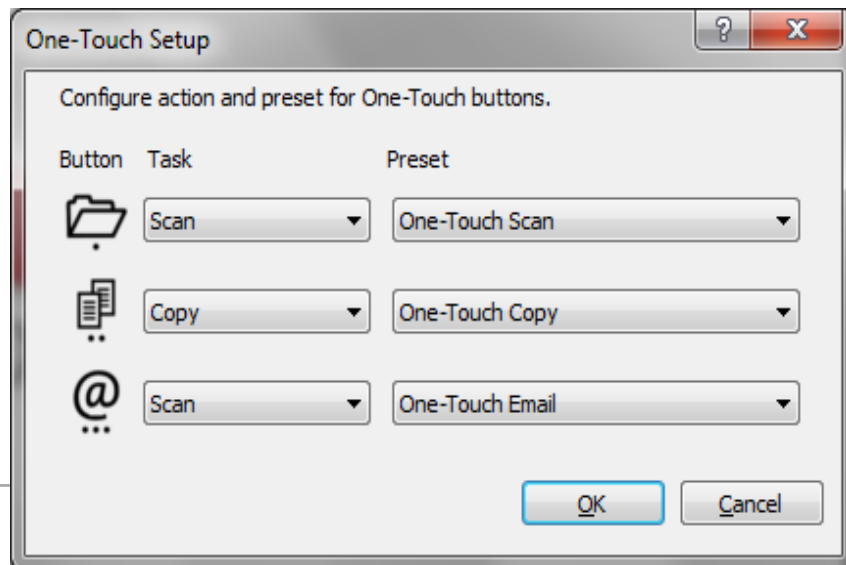

One-Touch Button Support

Customized One-Touch:

- Assign any custom Nextimage Preset to any button
- Default Presets included as well
- WIDEsystem “reserves” the buttons for each user